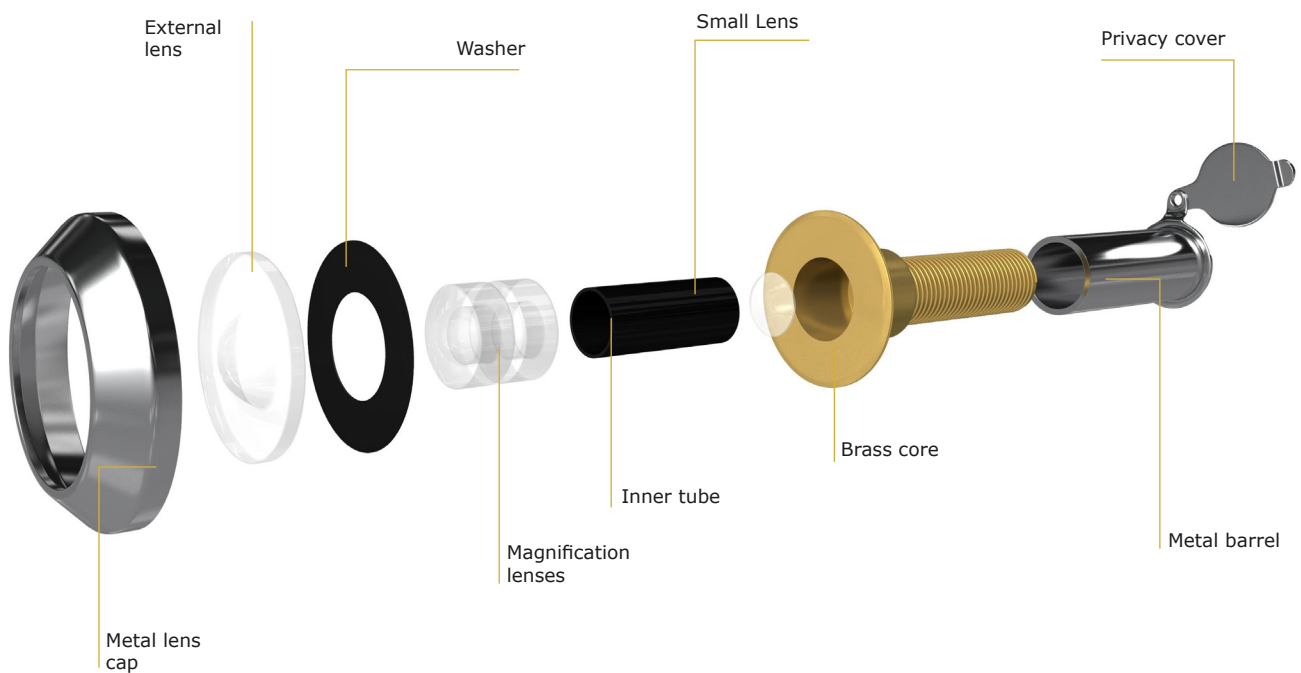

## 14MM WIDE ANGLE DOOR VIEWERS (35-55MM)

Door viewers (sypholes) are a great security accessory for your customers, as no door should be opened without first checking who is on the other side. Door security is essential to ensuring a home is safe and once quality locks have been fitted it's key to have a door viewer. Many homeowners overlook the importance of really seeing who is on the other side of the door and essentially this can actually be the best way to prevent unwanted guests, break-ins, and scams. Providing your customers with this important information will help them learn to better protect their homes and keep intruders out.

Each syphole has gone through rigorous testing, and have each been tested to DHF TS002:2009 which covers Corrosion Resistance, Security (Angle of Vision), Visual Clarity, Resistance to Misting Up, Ability to Clear After Misting, Length Adjustment Range and Marking. The door viewers have also been awarded 'Secured by Design' by the Association of Chief Police Officers.

## Features Include:

Awarded 'Secured by Design' approval by the Association of Police Officers

Made with a solid brass body

Comprises of 3 plastic lenses

Ensured to give crystal clear performance for years of safe, secure use

## 12MMWIDE ANGLE DOOR VIEWERS (35-55MM)

Finishes	Product Code	Material Construction	Privacy Cover Included	PVD Head	Lens	Coating Guarantee
Polished Brass	CVPLBR14	Brass	No	Yes	Plastic	5 Years
Polished Chrome	CVPLCH14	Brass	No	Yes	Plastic	5 Years