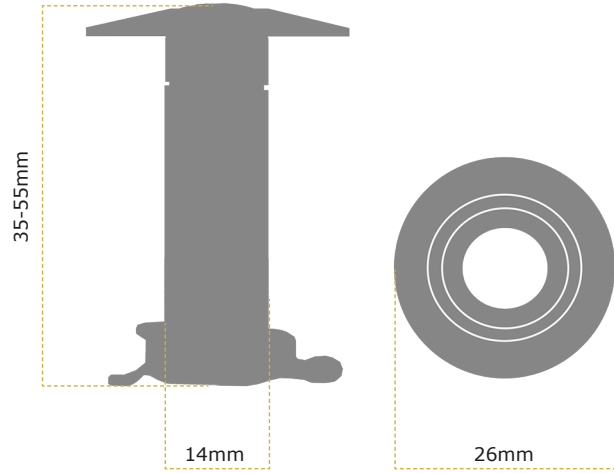

## 14MM WIDE ANGLE DOOR VIEWERS (35-55MM)

Door viewers (sypholes) are a great security accessory for your customers, as no door should be opened without first checking who is on the other side. Door security is essential to ensuring a home is safe and once quality locks have been fitted it's key to have a door viewer. Many homeowners overlook the importance of really seeing who is on the other side of the door and essentially this can actually be the best way to prevent unwanted guests, break-ins, and scams. Providing your customers with this important information will help them learn to better protect their homes and keep intruders out.

## 12MMWIDE ANGLE DOOR VIEWERS (35-55MM)

Finishes	Product Code	Material Construction	Privacy Cover Included	PVD Head	Lens	Coating Guarantee
Polished Brass	CVPLBR14	Brass	No	Yes	Plastic	5 Years
Polished Chrome	CVPLCH14	Brass	No	Yes	Plastic	5 Years