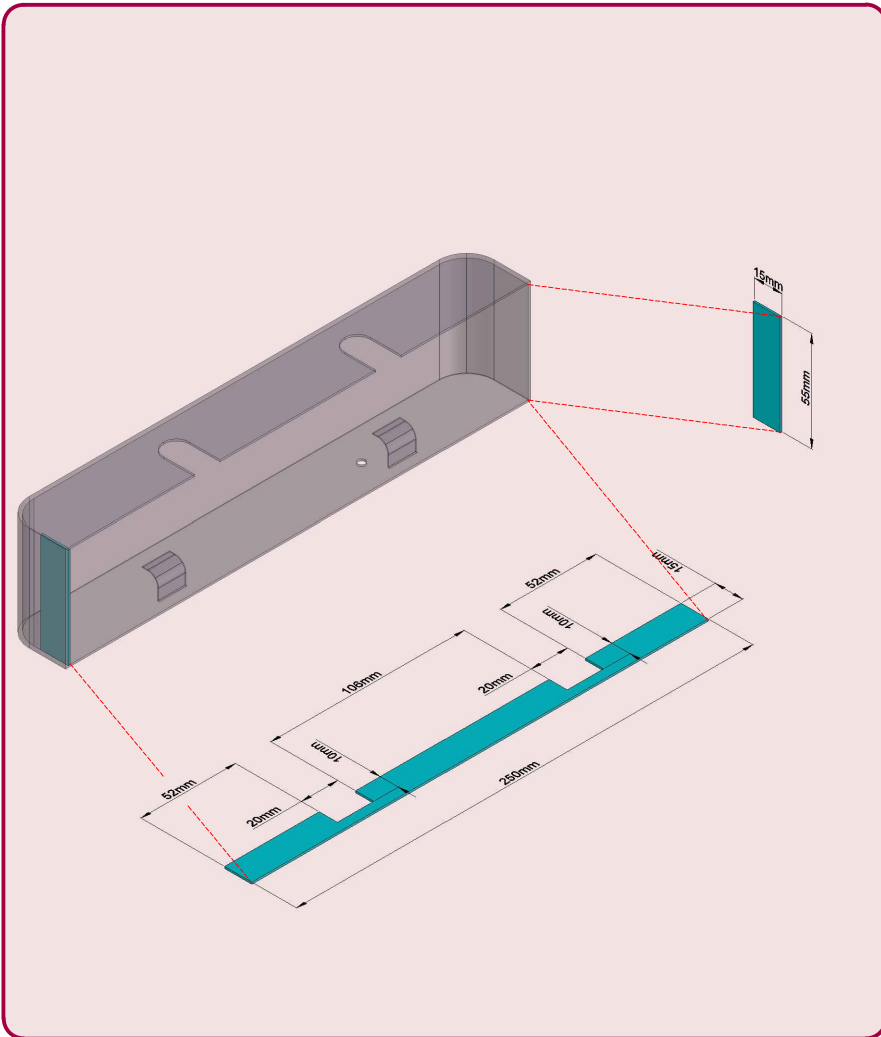

IP.114SM

TS.11204 COVER INTUMESCENT KIT FOR  
UNINSULATED STEEL DOORS

060319

[www.rutlanduk.co.uk](http://www.rutlanduk.co.uk)

1 Remove self adhesive backing.

2 Stick on all sides shown