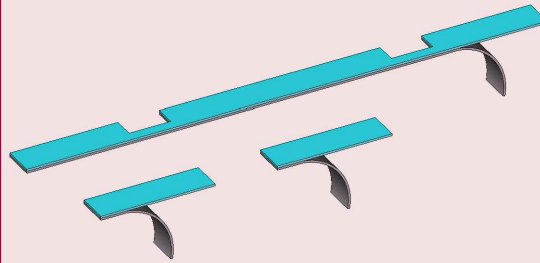

IP.114SM

TS.11204 COVER INTUMESCENT KIT FOR  
UNINSULATED STEEL DOORS

060319

[www.rutlanduk.co.uk](http://www.rutlanduk.co.uk)

1 Remove self adhesive backing.

2 Stick on all sides shown